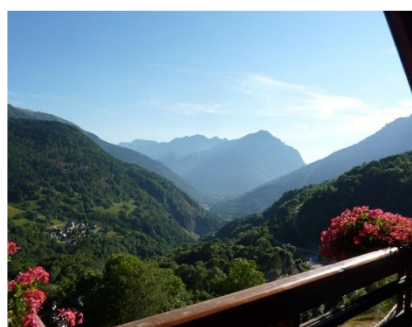

Chalet La Fedora

★ ★ ★ ★
Mountain Cosy
Apartments

Oisans
BIENVENUE DANS LES ALPES

VAUJANY
Clos de la Vallée - Chalet village

S

S

S

1

2

3

Fouine apartment

6/8 people – 70 m² – 754 ft² - 3 bedrooms

This apartment is fully equipped for 6-8 people, with 3 bedrooms (one with 2 bunk beds), a kitchen open to the dining room, living room, fireplace and balcony / terrace south facing.

You will be charmed by the amazing view on the Eau d'Olle valley, the cascade of La Fare and the Massif des Grandes Rousses.

The Chalet

His name comes from his XVIII century owner : the Fairy Dora. This chalet is situated into the heart of the village and make part of its history.

They all have now the comfort and equipment you need in order to spend a nice stay.

Access to "Spa de La Perle" far from 50m and composed with Hammam, Sauna, beauty institute and body care.

The chalet is surrounded by a large private park with mini -golf, ponies, games and shacks for children, barbecue, sunbathings, etc ...

Included services

- Beds made up with comfortable duvet
- Large bath towels
- Cleaning pack (washing liquid, household product, sponges, tea towels...)
- Cot and highchair
- Free wifi access
- TV / Satellite chains
- Washing machine and dryer
- Free parking in front of the chalet
- Closed private bike park

Fouine apartment

Surface	70m² - 754 ft²
Capacity	6/8 People
Bedrooms	3
Beds	2 double beds 2 single beds
Sofa bed	1 for 2 people
Fire place	1
Equipped Balcony/terrace	12 m² - 130 ft²
Floor	2nd by Walk-in

Optional Services

- SPA de La Perle
- Private Shuttle
- Croissants and fresh bread in the morning
- French Breakfasts
- Special dinners for athletes
- End Cleaning Pack
- Apart'Hotel
- Route Cycle and VTT hire

www.lafedora.com - ✉ lafedora@aveque.fr

23 Route du Rochas - 38114 Vaujany - Tél : 00 33 4 76 80 71 62