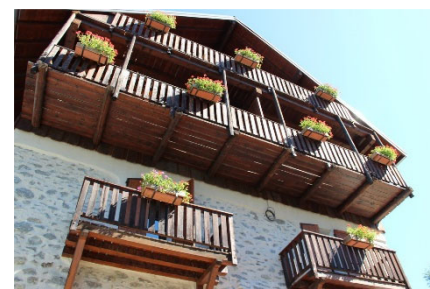

Chalet La Fedora

★ ★ ★ ★
Mountain Cosy
Apartments

Oisans
BIENVENUE DANS LES ALPES

VAUJANY
Clos de la Vallée - Chalet village

S

S

S

1

2

3

Fouine apartment

6/8 people – 70 m² – 754 ft² - 3 bedrooms

This apartment is fully equipped for 6-8 people, with 3 bedrooms (one with 2 bunk beds), a kitchen open to the dining room, living room, fireplace and balcony / terrace south facing.

You will be charmed by the amazing view on the Eau d'Olle valley, the cascade of La Fare and the Massif des Grandes Rousses.

The Chalet

His name comes from his XVIII century owner : the Fairy Dora. This chalet is situated into the heart of the village and make part of its history.

They all have now the comfort and equipment you need in order to spend a nice stay.

Access to "Spa de La Perle" far from 50m and composed with Hammam, Sauna, beauty institute and body care.

The chalet is surrounded by a large private park with mini -golf, ponies, games and shacks for children, barbecue, sunbathings, etc ...

Included services

- Beds made up with comfortable duvet
- Large bath towels
- Cleaning pack (washing liquid, household product, sponges, tea towels...)
- Cot and highchair
- Free wifi access
- TV / Satellite chains
- Washing machine and dryer
- Free parking in front of the chalet
- Closed private bike park

Fouine apartment

Surface	70m² - 754 ft²
Capacity	6/8 People
Bedrooms	3
Beds	2 double beds 2 single beds
Sofa bed	1 for 2 people
Fire place	1
Equipped Balcony/terrace	12 m² - 130 ft²
Floor	2nd by Walk-in

Optional Services

- SPA de La Perle
- Private Shuttle
- Croissants and fresh bread in the morning
- French Breakfasts
- Special dinners for athletes
- End Cleaning Pack
- Apart'Hotel
- Route Cycle and VTT hire

www.lafedora.com - ✉ lafedora@aveque.fr

23 Route du Rochas - 38114 Vaujany - Tél : 00 33 4 76 80 71 62