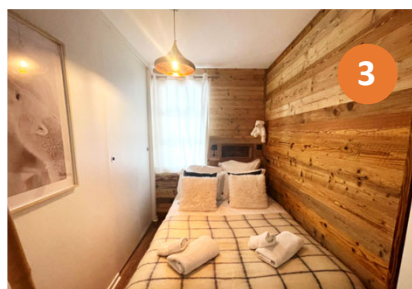

Chalet La Fedora

★ ★ ★ ★
Mountain Cosy
Apartments

Oisans
BIENVENUE DANS LES ALPES

VAUJANY
Clos de la Vallée - Chalet village

S

S

S

1

2

3

Fouine apartment

6/8 people – 70 m² – 754 ft² - 3 bedrooms

This apartment is fully equipped for 6-8 people, with 3 bedrooms (one with 2 bunk beds), a kitchen open to the dining room, living room, fireplace and balcony / terrace south facing.

You will be charmed by the amazing view on the Eau d'Olle valley, the cascade of La Fare and the Massif des Grandes Rousses.

The Chalet

His name comes from his XVIII century owner : the Fairy Dora. This chalet is situated into the heart of the village and make part of its history.

They all have now the comfort and equipment you need in order to spend a nice stay.

Access to "Spa de La Perle" far from 50m and composed with Hammam, Sauna, beauty institute and body care.

The chalet is surrounded by a large private park with mini -golf, ponies, games and shacks for children, barbecue, sunbathings, etc ...

Included services

- Beds made up with comfortable duvet
- Large bath towels
- Cleaning pack (washing liquid, household product, sponges, tea towels...)
- Cot and highchair
- Free wifi access
- TV / Satellite chains
- Washing machine and dryer
- Free parking in front of the chalet
- Closed private bike park

Fouine apartment

Surface	70m² - 754 ft²
Capacity	6/8 People
Bedrooms	3
Beds	2 double beds 2 single beds
Sofa bed	1 for 2 people
Fire place	1
Equipped Balcony/terrace	12 m² - 130 ft²
Floor	2nd by Walk-in

Optional Services

- SPA de La Perle
- Private Shuttle
- Croissants and fresh bread in the morning
- French Breakfasts
- Special dinners for athletes
- End Cleaning Pack
- Apart'Hotel
- Route Cycle and VTT hire

www.lafedora.com - ✉ lafedora@aveque.fr

23 Route du Rochas - 38114 Vaujany - Tél : 00 33 4 76 80 71 62