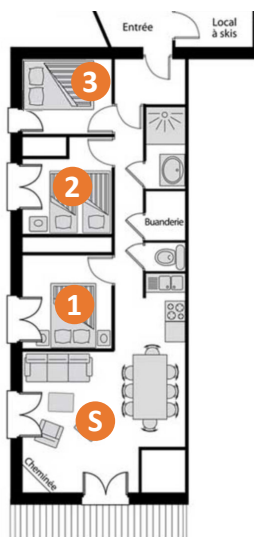

The Chalet

His name comes from his XVIII century owner : the Fairy Dora. This chalet is situated into the heart of the village and make part of its history.

They all have now the comfort and equipment you need in order to spend a nice stay.

Access to "Spa de La Perle" far from 50m and composed with Hammam, Sauna, beauty institute and body care.

The chalet is surrounded by a large private park with mini -golf, ponies, games and shacks for children, barbecue, sunbathings, etc ...