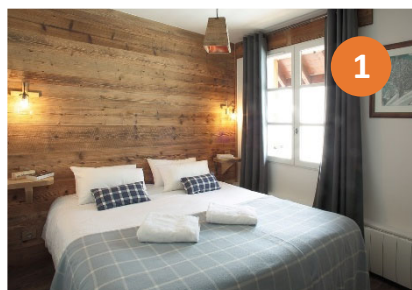

Chalet La Fedora

★ ★ ★ ★
Mountain Cosy
Apartments

Oisans
BIENVENUE DANS LES ALPES

VAUJANY
Clos de la Vallée - Chalet village

S

S

S

1

2

3

Fouine apartment

6/8 people – 70 m² – 754 ft² - 3 bedrooms

This apartment is fully equipped for 6-8 people, with 3 bedrooms (one with 2 bunk beds), a kitchen open to the dining room, living room, fireplace and balcony / terrace south facing.

You will be charmed by the amazing view on the Eau d'Olle valley, the cascade of La Fare and the Massif des Grandes Rousses.

The Chalet

His name comes from his XVIII century owner : the Fairy Dora. This chalet is situated into the heart of the village and make part of its history.

They all have now the comfort and equipment you need in order to spend a nice stay.

Access to "Spa de La Perle" far from 50m and composed with Hammam, Sauna, beauty institute and body care.

The chalet is surrounded by a large private park with mini -golf, ponies, games and shacks for children, barbecue, sunbathings, etc ...

Included services

- Beds made up with comfortable duvet
- Large bath towels
- Cleaning pack (washing liquid, household product, sponges, tea towels...)
- Cot and highchair
- Free wifi access
- TV / Satellite chains
- Washing machine and dryer
- Free parking in front of the chalet
- Closed private bike park

Fouine apartment

Surface	70m² - 754 ft²
Capacity	6/8 People
Bedrooms	3
Beds	2 double beds 2 single beds
Sofa bed	1 for 2 people
Fire place	1
Equipped Balcony/terrace	12 m² - 130 ft²
Floor	2nd by Walk-in

Optional Services

- SPA de La Perle
- Private Shuttle
- Croissants and fresh bread in the morning
- French Breakfasts
- Special dinners for athletes
- End Cleaning Pack
- Apart'Hotel
- Route Cycle and VTT hire

www.lafedora.com - ✉ lafedora@aveque.fr

23 Route du Rochas - 38114 Vaujany - Tél : 00 33 4 76 80 71 62