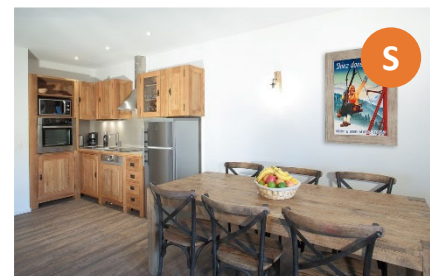

Chalet La Fedora

★ ★ ★ ★
Mountain Cosy
Apartments

Oisans
BIENVENUE DANS LES ALPES

VAUJANY
Clos de la Vallée - Chalet village

S

S

S

1

2

3

Fouine apartment

6/8 people – 70 m² – 754 ft² - 3 bedrooms

This apartment is fully equipped for 6-8 people, with 3 bedrooms (one with 2 bunk beds), a kitchen open to the dining room, living room, fireplace and balcony / terrace south facing.

You will be charmed by the amazing view on the Eau d'Olle valley, the cascade of La Fare and the Massif des Grandes Rousses.

The Chalet

His name comes from his XVIII century owner : the Fairy Dora. This chalet is situated into the heart of the village and make part of its history.

They all have now the comfort and equipment you need in order to spend a nice stay.

Access to "Spa de La Perle" far from 50m and composed with Hammam, Sauna, beauty institute and body care.

The chalet is surrounded by a large private park with mini -golf, ponies, games and shacks for children, barbecue, sunbathings, etc ...

Included services

- Beds made up with comfortable duvet
- Large bath towels
- Cleaning pack (washing liquid, household product, sponges, tea towels...)
- Cot and highchair
- Free wifi access
- TV / Satellite chains
- Washing machine and dryer
- Free parking in front of the chalet
- Closed private bike park

Fouine apartment

Surface	70m² - 754 ft²
Capacity	6/8 People
Bedrooms	3
Beds	2 double beds 2 single beds
Sofa bed	1 for 2 people
Fire place	1
Equipped Balcony/terrace	12 m² - 130 ft²
Floor	2nd by Walk-in

Optional Services

- SPA de La Perle
- Private Shuttle
- Croissants and fresh bread in the morning
- French Breakfasts
- Special dinners for athletes
- End Cleaning Pack
- Apart'Hotel
- Route Cycle and VTT hire

www.lafedora.com - ✉ lafedora@aveque.fr

23 Route du Rochas - 38114 Vaujany - Tél : 00 33 4 76 80 71 62